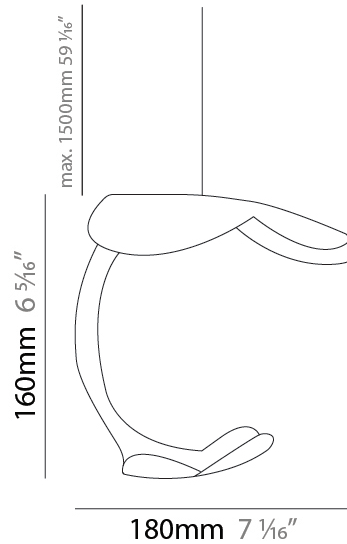

LE GIGINE SUSPENSION

D131603-

base number   Finish
Options

1. To build a product code in our configurator select the specify button on the base model # product page
2. To build a manual product code on this datasheet choose from the options listed below in blue font and add the suffix to the base model #

GENERAL

Series: Le Gigue
Partner: Knikerboker
Division: Design
Installation: Suspension
Product Type: Pendant
Mounting Location: Ceiling
Light Distribution: Indirect

PHYSICAL

Shape: Abstract
Length (mm): 180
Length (in): 7 1/16
Width (mm): 160
Width (in): 6 5/16
Height (mm): 160
Height (in): 6 5/16
Max. Overall Height (mm): 1650
Max. Overall Height (in): 64 15/16
Weight (kg): 0.55
Fixture Finish: EWH / EBK / MAN / COF / PRD/ SLF / GLF / CLF / BRL / EWS / EWG / EWC / EWR / EBS / EBG / EBC / EBC / EBB / MAS / MAD / MAC / MAB / COS / CGO / CCL / CBL / PRS / PRG / PRC / PRB
Fixture Material: Metal
Cable Details: 1500mm / 59 1/16" Transparent Cable

ELECTRICAL

Lamp Type: LED
Input Wattage (W): 5.5
Dimming: Non-Dimming / Phase Dimming (120vac Only)
Driver Included: No
Driver Location: Remote
Driver Type: Constant Current - Universal
Driver Class: Class 2
Input Voltage (V): 120 - 277
Constant Current (MA): 900

LED

Color Temperature (°K): 3000
Max. Delivered Lumen (lm): 850
CRI: >85 CRI
Lamp Life (hrs): 50000

OPTICAL

RATINGS AND CERTIFICATIONS

Certified By: Certified for North American Standards
IP rating: IP20